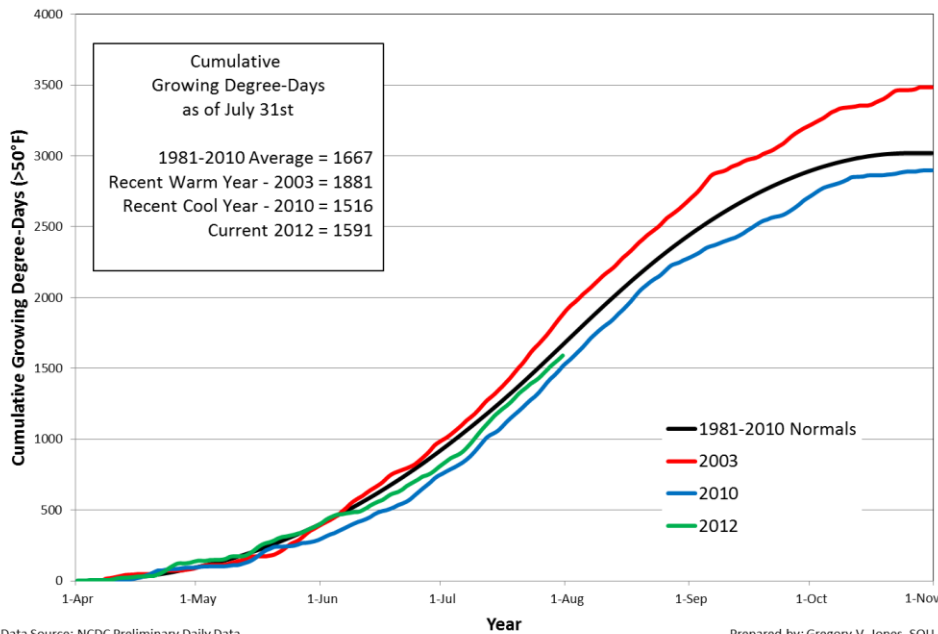

Milton-Freewater - 2012 Growing Degree-Days Comparison (>50°F)