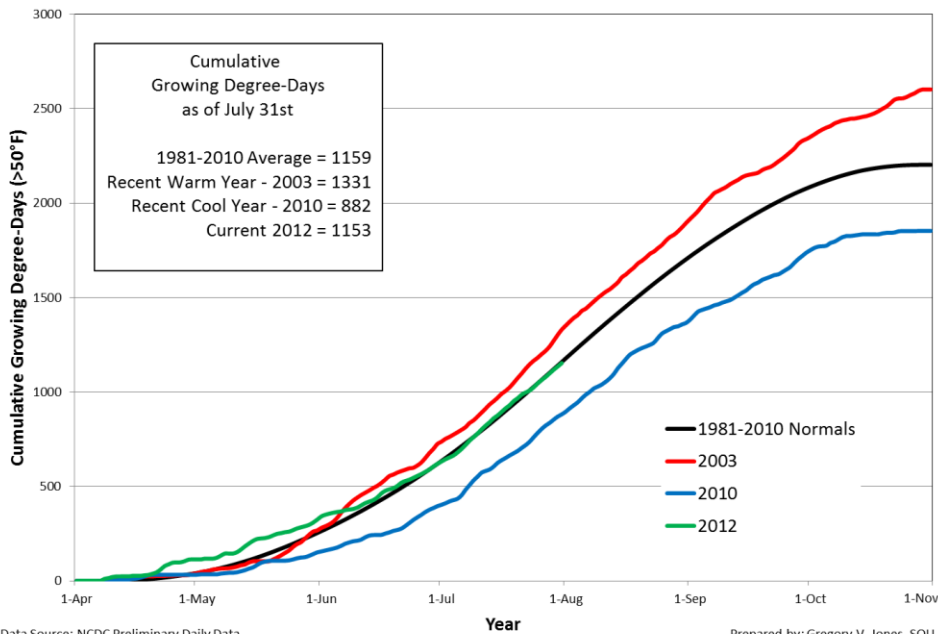

### McMinnville - 2012 Growing Degree-Days Comparison (>50°F)

### Roseburg - 2012 Growing Degree-Days Comparison (>50°F)