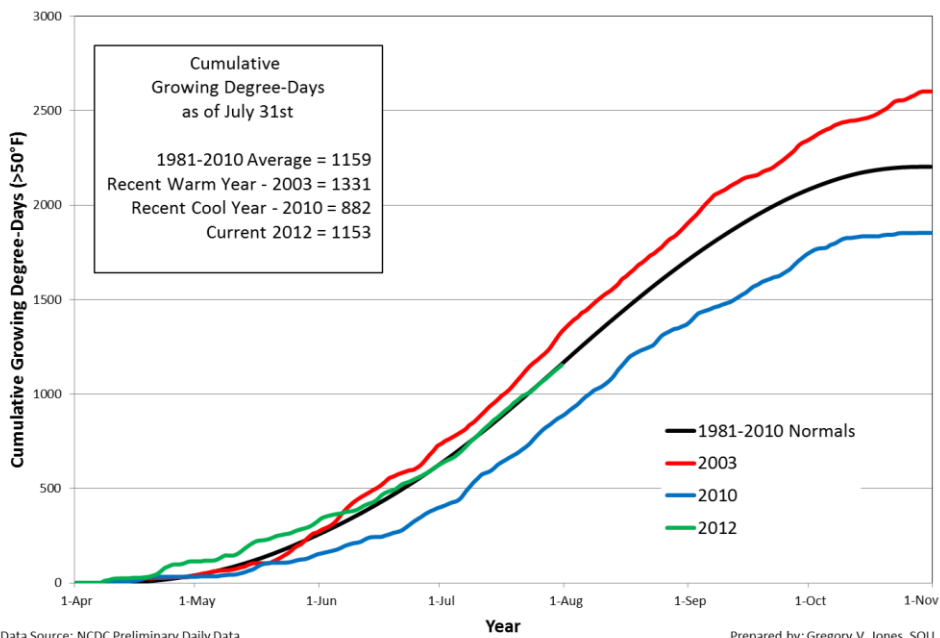

McMinnville - 2012 Growing Degree-Days Comparison (>50°F)

Roseburg - 2012 Growing Degree-Days Comparison (>50°F)

Milton-Freewater - 2012 Growing Degree-Days Comparison (>50°F)

Medford - 2012 Growing Degree-Days Comparison (>50°F)