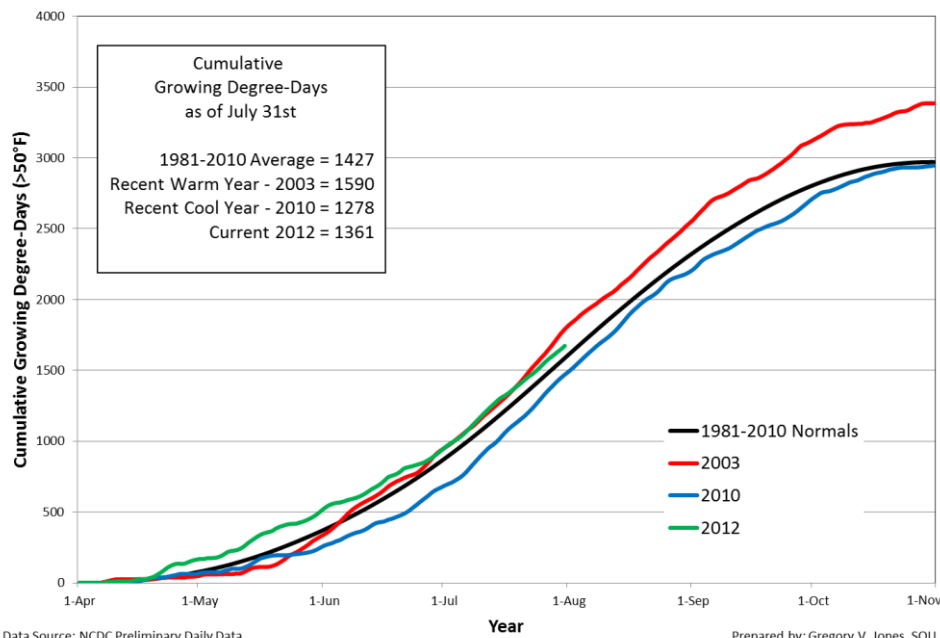

McMinnville - 2012 Growing Degree-Days Comparison (>50°F)

Roseburg - 2012 Growing Degree-Days Comparison (>50°F)

Milton-Freewater - 2012 Growing Degree-Days Comparison (>50°F)

Medford - 2012 Growing Degree-Days Comparison (>50°F)