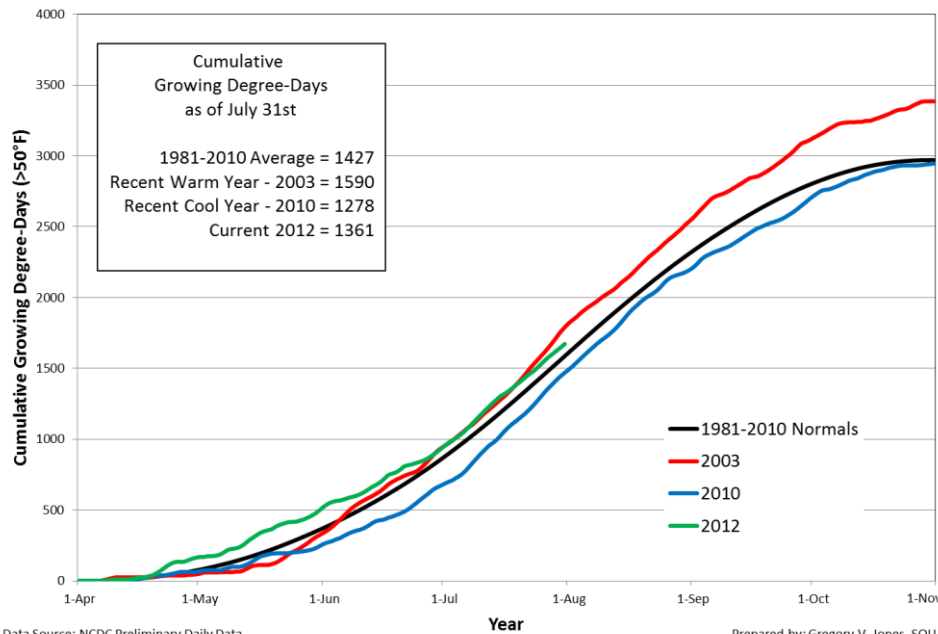

### McMinnville - 2012 Growing Degree-Days Comparison (>50°F)

### Roseburg - 2012 Growing Degree-Days Comparison (>50°F)