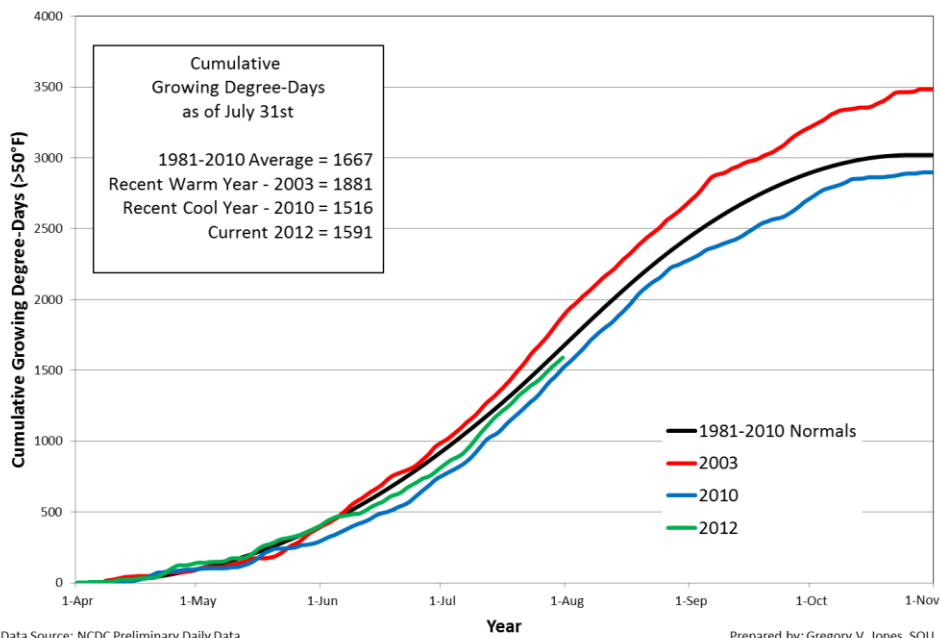

McMinnville - 2012 Growing Degree-Days Comparison (>50°F)

Roseburg - 2012 Growing Degree-Days Comparison (>50°F)

Milton-Freewater - 2012 Growing Degree-Days Comparison (>50°F)

Medford - 2012 Growing Degree-Days Comparison (>50°F)